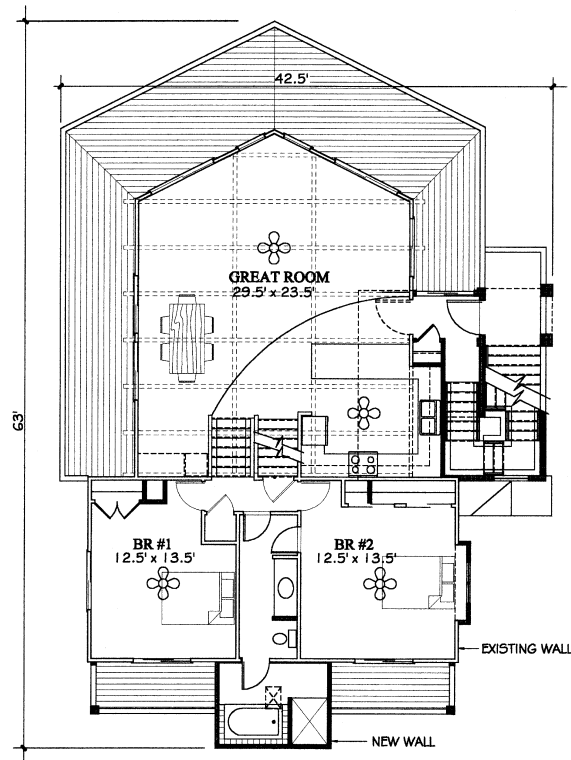

The Kove (Renovation / Addition)

4 BR, 2 Bath – 2,035 sf (heated); 630 sf decks

Edmond P. Virgili, R.A. - Architect

Copyright 2001

FIRST FLOOR PLAN

SECOND FLOOR PLAN

Before

After

The existing cottage was renovated and a new entry added which extends up to an enclosed crow's nest. Covered decks were added to the First Floor bedrooms and the First Floor bath was expanded.