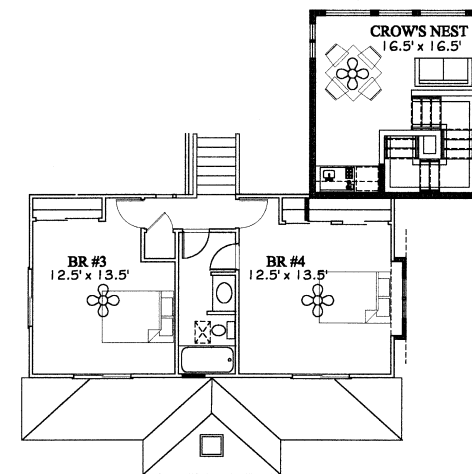

The Kove (Renovation / Addition)

4 BR, 2 Bath – 2,035 sf (heated); 630 sf decks

Edmond P. Virgili, R.A. - Architect

Copyright 2001

FIRST FLOOR PLAN

SECOND FLOOR PLAN

Before

After

The existing cottage was renovated and a new entry added which extends up to an enclosed crow's nest. Covered decks were added to the First Floor bedrooms and the First Floor bath was expanded.